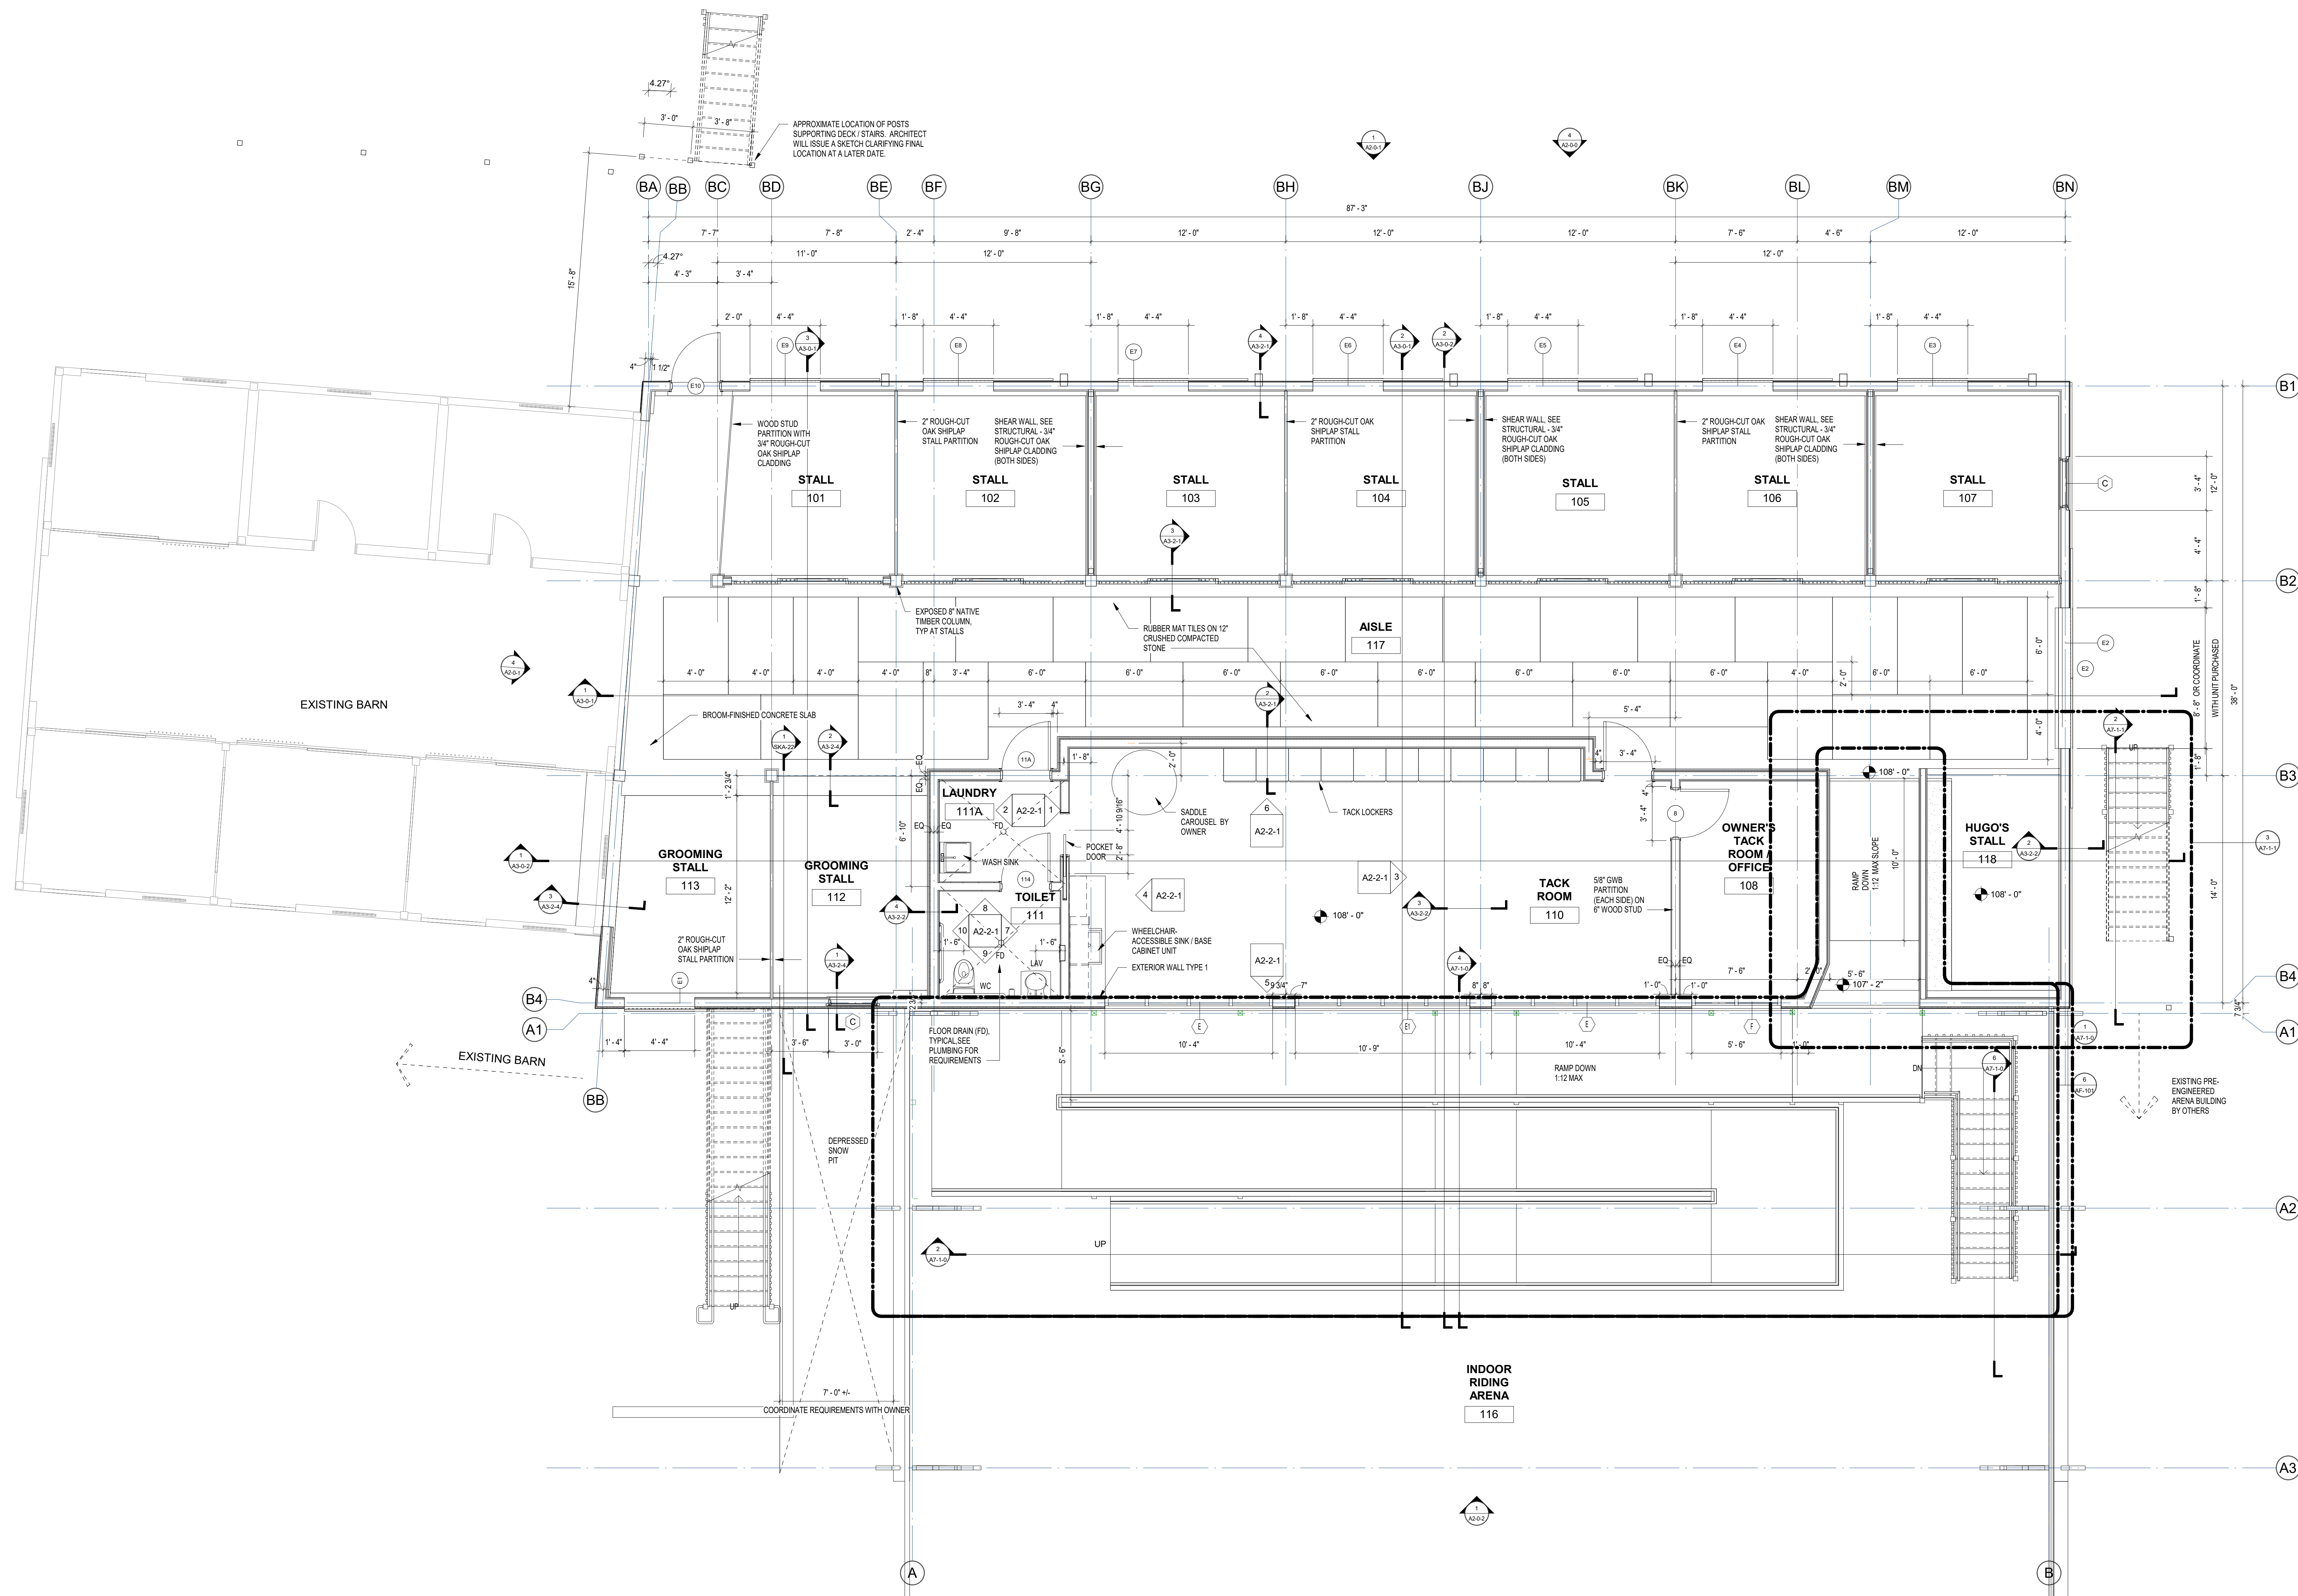

WILDSTAR FARM EQUESTRIAN FACILITY

SHERBORN MASSACHUSETTS

© COPYRIGHT 2018 JAMES T. GUARINO CONSULTING.

PROGRESS

REVISION 2: 01-17-18
REVISION 1: 01/09/18

KEYPLAN

BARN LEVEL 1 - ENLARGED PLAN

Scale: 1/4" = 1'-0"
Job No.: 17001.00
Drawn By: JTG
Date: 12/28/17
6/3/2018 8:37:18 PM

A1-0-2